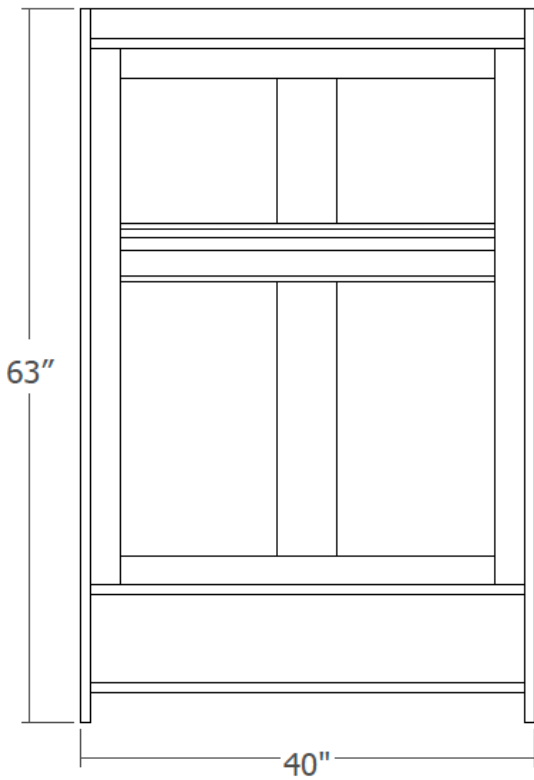

# Guitar Habitat® - Medium

DIMENSIONS • 63" H x 40" W x 21-1/2" D

## Guitar Habitat® - Medium

DIMENSIONS • 63" H x 40" W x 21-1/2" D

The Medium Guitar Habitat® can hold up to 6 guitars and comes standard in natural cherry or flat sawn oak. This Guitar Habitat® comes with a one gallon humidifier, analog controller, patented Horneff door, door lock, and standard LED lighting.

FRONT

SIDE

ISOMETRIC