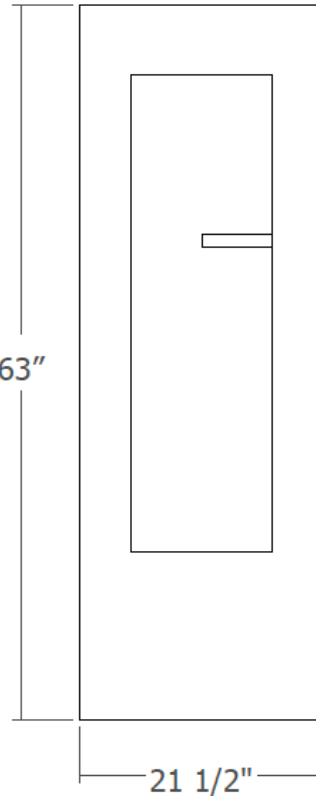

# Guitar Habitat® - Medium

DIMENSIONS • 63" H x 40" W x 21-1/2" D

## Guitar Habitat® - Medium

DIMENSIONS • 63" H x 40" W x 21-1/2" D

The Medium Guitar Habitat® can hold up to 6 guitars and comes standard in natural cherry or flat sawn oak. This Guitar Habitat® comes with a one gallon humidifier, analog controller, patented Horneff door, door lock, and standard LED lighting.

FRONT

SIDE

ISOMETRIC