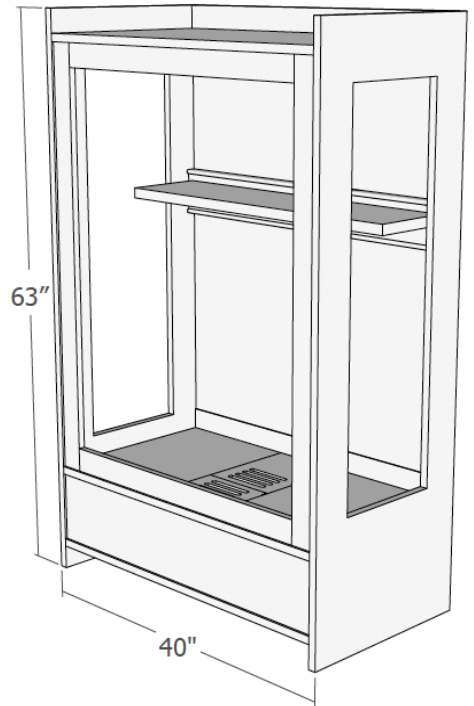

# Guitar Habitat® - Medium

DIMENSIONS • 63" H x 40" W x 21-1/2" D

## Guitar Habitat® - Medium

DIMENSIONS • 63" H x 40" W x 21-1/2" D

The Medium Guitar Habitat® can hold up to 6 guitars and comes standard in natural cherry or flat sawn oak. This Guitar Habitat® comes with a one gallon humidifier, analog controller, patented Horneff door, door lock, and standard LED lighting.

FRONT

SIDE

ISOMETRIC